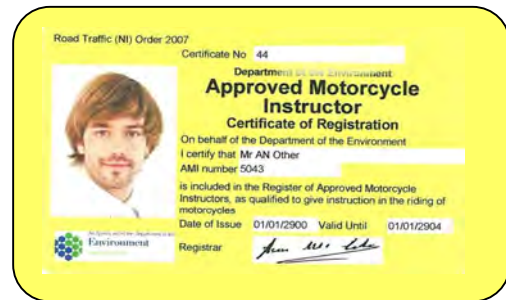

ADI Licence

- White in colour
- Colour photo of Approved Driving Instructor on left side of licence
- Approved Driving Instructor endorsed in black on back of licence
- ADI Number
- Expiry date of licence
- **Must be displayed** during instruction.

ADI Trainee Licence

- Blue in colour
- Colour photo of trainee instructor on left side of licence
- Trainee endorsed in red on back of licence
- Expiry date of licence
- **No requirement to be displayed** during instruction.

AMI Licence

- Yellow in colour
- Colour photo of Approved Motorcycle Instructor on left side of licence
- Approved Motorcycle Instructor endorsed in black on back of licence
- AMI Number
- Expiry date of licence
- **Must be displayed** during instruction